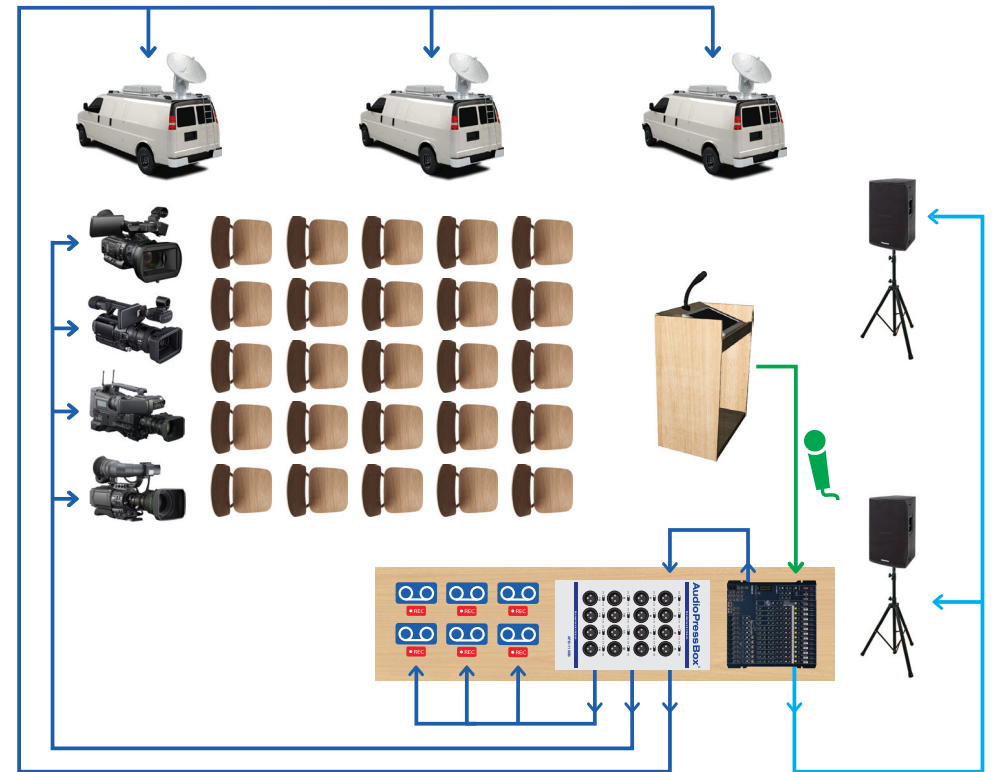

## Application Diagrams: **APB 116SB**

Stagebox version with 1 Input and 16 Microphone/Line outputs

Version without mixing console

Version with mixing console