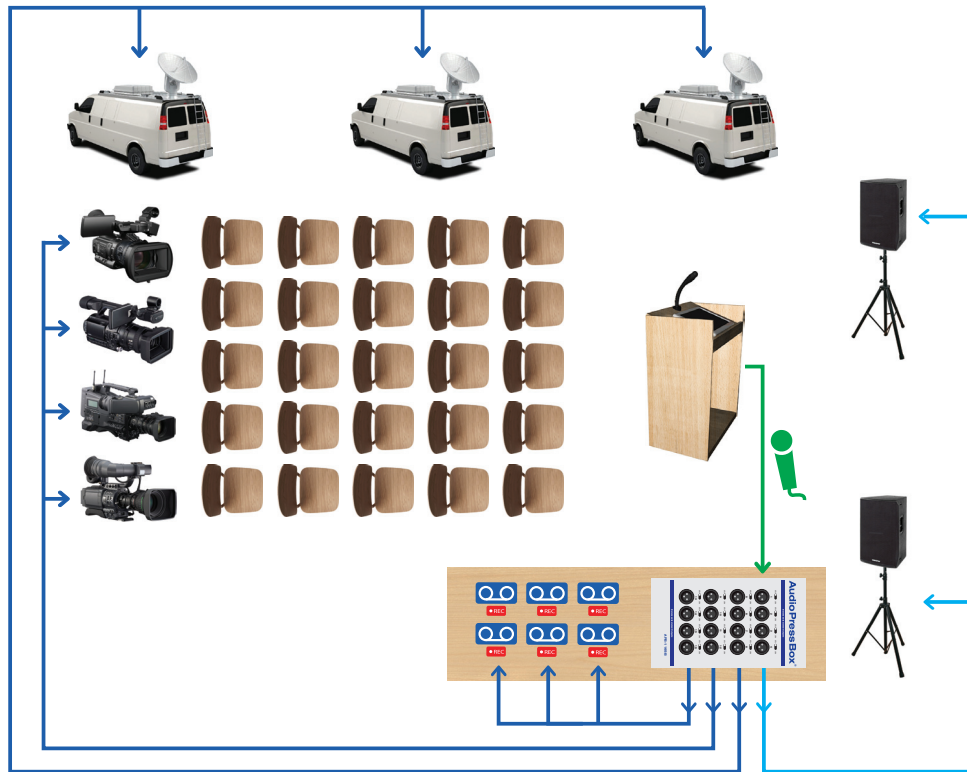

## Application Diagrams: **APB 116SB**

Stagebox version with 1 Input and 16 Microphone/Line outputs

Version without mixing console

Version with mixing console